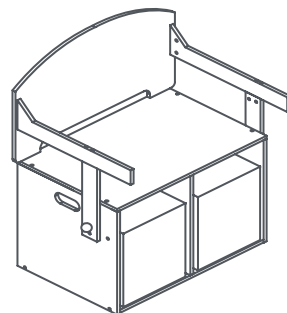

Banco de actividades convertible 3 en 1

3 in 1 convertible activity bench

BANCO A ESCRITORIO

BENCH TO DESK