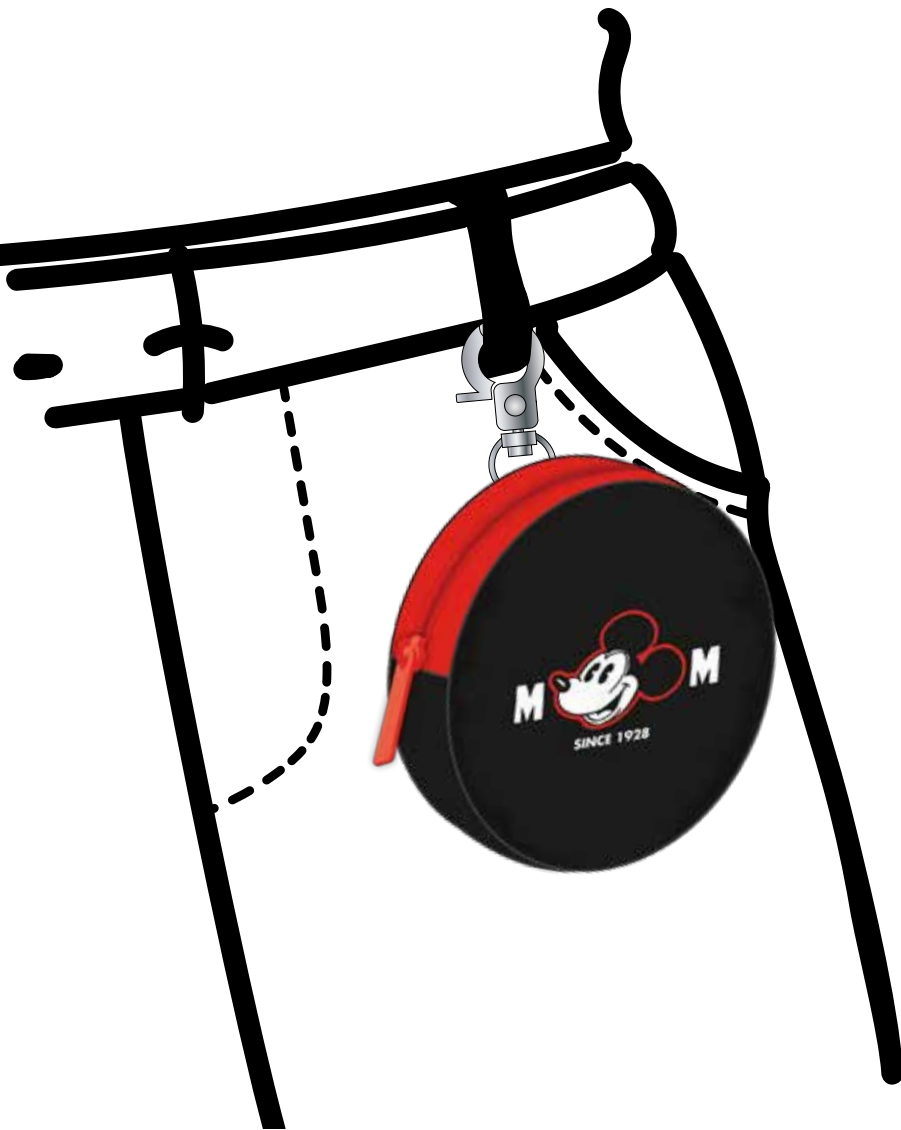

WD16472

Monedero redondo con cremallera y mosquetón con insignia de goma

600D poliéster

Medidas 9 x 9 x 2 cm

Coin purse with zipper & hook with rubber badge

600D polyester

Size 9 x 9 x 2 cm