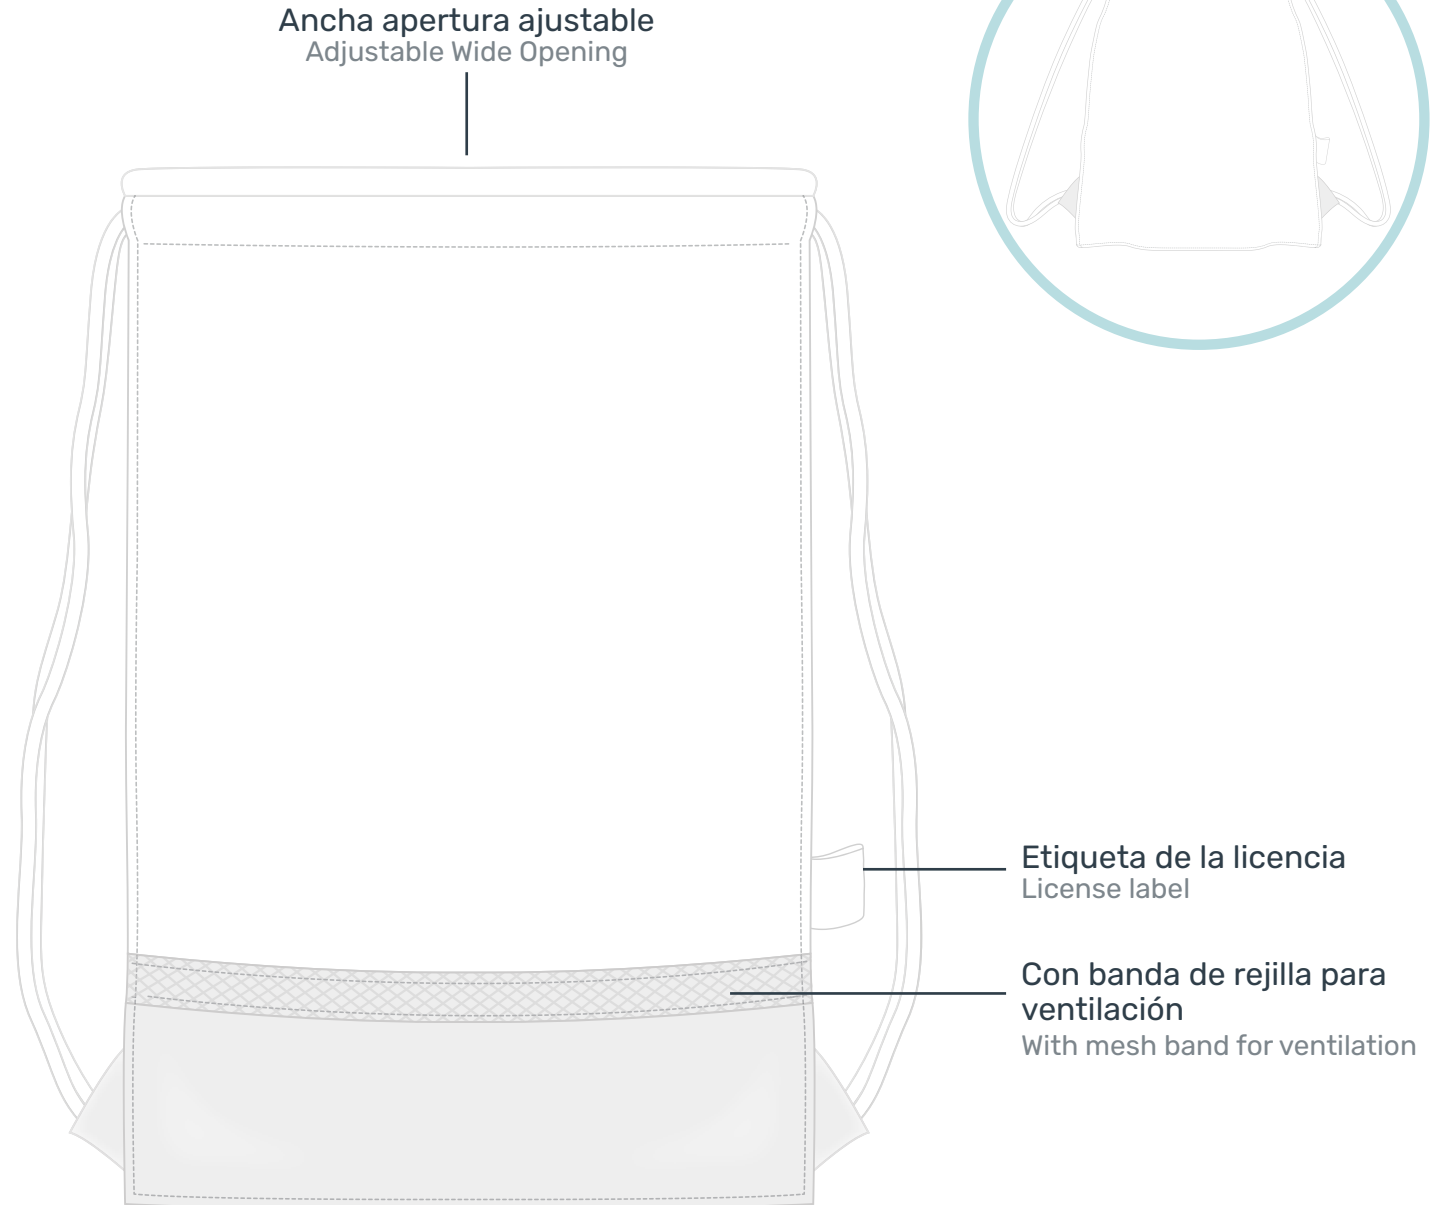

Bolsa Gym Premium

Premium Gym Bag

48 cm

Material
600D Poliéster
600D Polyester

Medidas/Size
35 x 48 cm