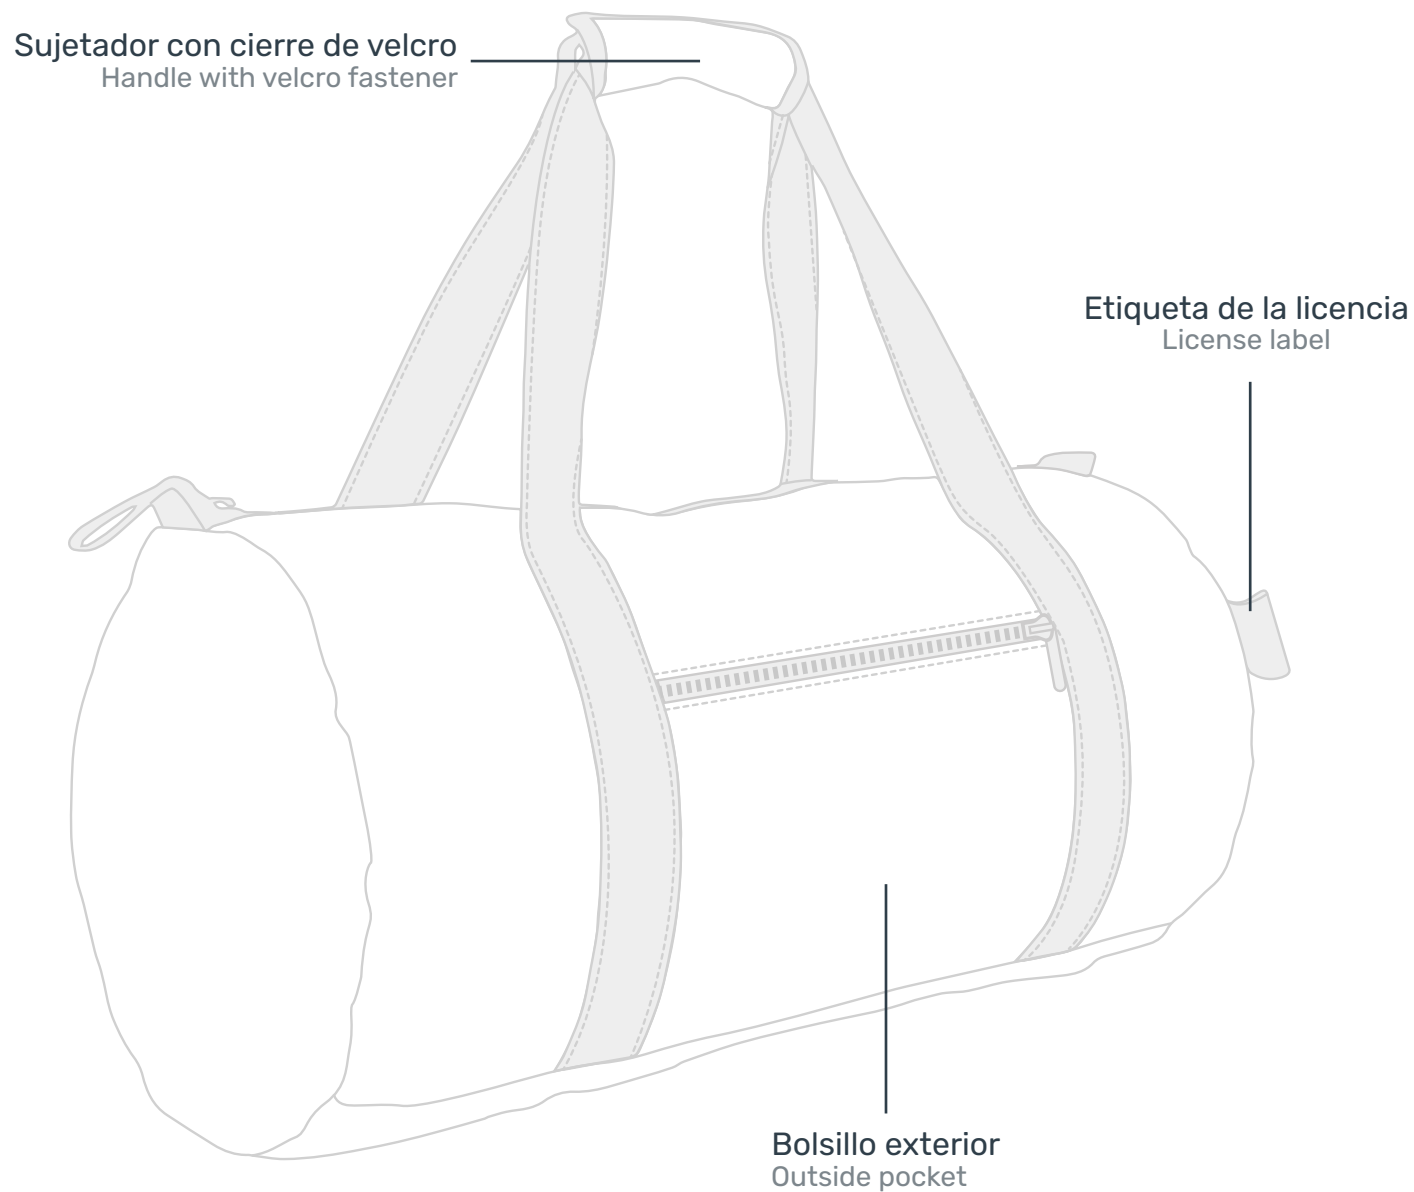

Sport Bag

Bolsa Deporte
600D poliéster c/forro
poliéster
Cierre cremallera y asas
acolchadas
Bolsillo exterior con
cremallera
47x28x28cm

Sports Bag
600D polyester w/polyester
lining
Zipper closing and stuffed
handles
Outside pocket w/zipper
47x28x28cm