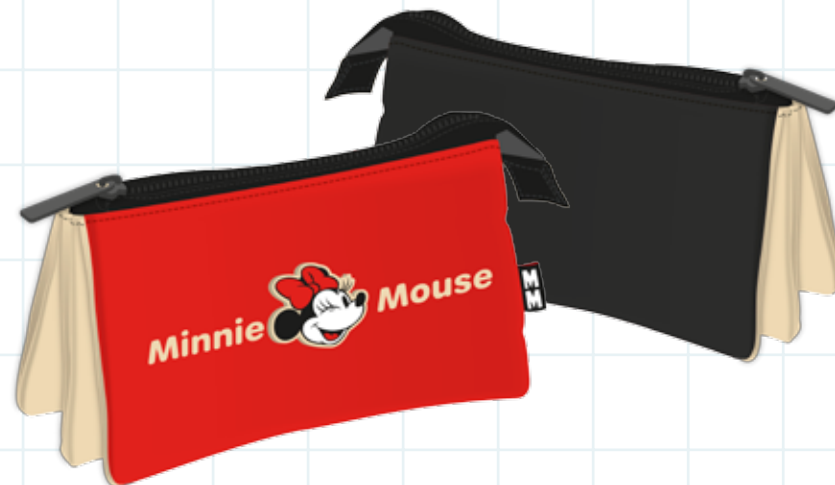

HP16481
Monedero redondo con cremallera y mosquetón
Con insignia de metal
Coin purse with zipper & hook
With metal badge
9 x 9 x 2 cm

Harry Potter™

arditex®

Back
School

WD16468
**Mochila adaptable a Trolley
con insignia de goma**
*Backpack adaptable to Trolley
with rubber badge*
41 x 31 x 15 cm