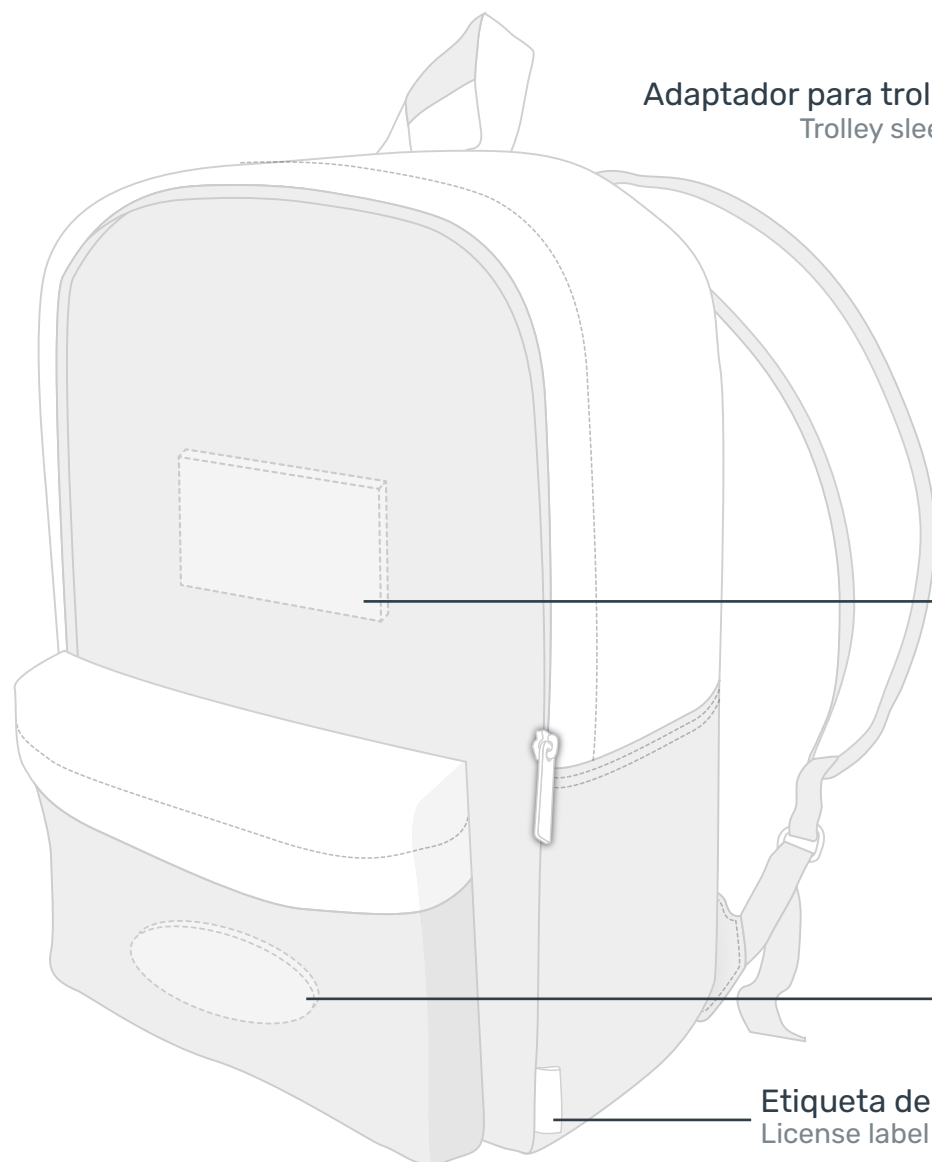

Mochila adaptable a trolley

Backpack adaptable to Trolley

41 cm

Material
600D Poliéster
600D Polyester

Medidas/Size
41 x 31 x 15 cm

Adaptador para trolley
Trolley sleeve

Cintas ajustables
Adjustable straps

Con insignia de metal o goma
With rubber or metal badge