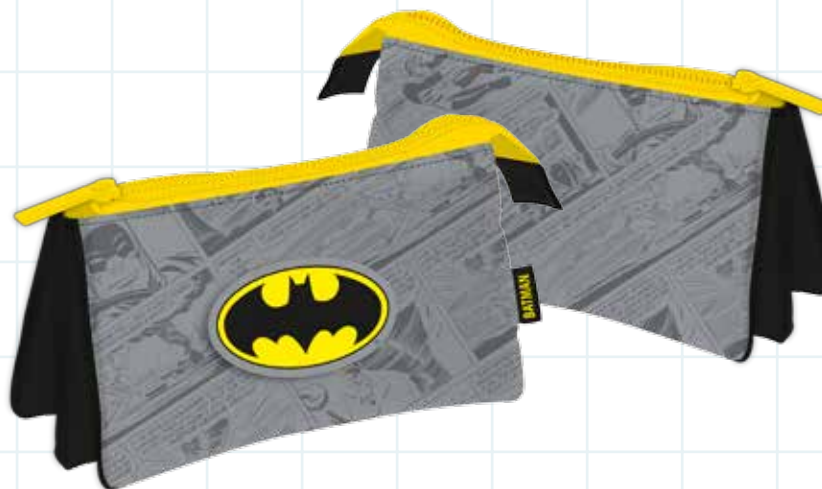

BT16485
Portatodo Triple con insignia de goma
Triple multipurpose bag with rubber badge
21 x 11 x 3,5 cm